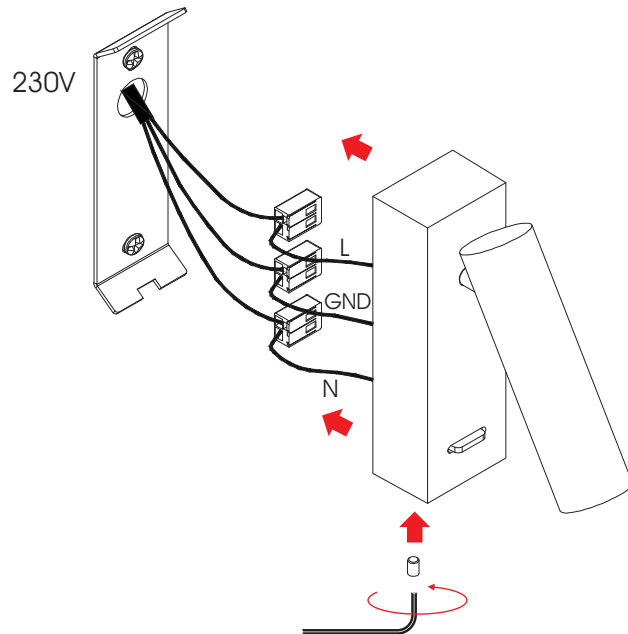

STAY SF Rectangular

Installation Manual

STAY Surface Rectangular 2W
230V Non Dimmable

Attention
Before any maintenance
switch off the main power.

1

2

3

4