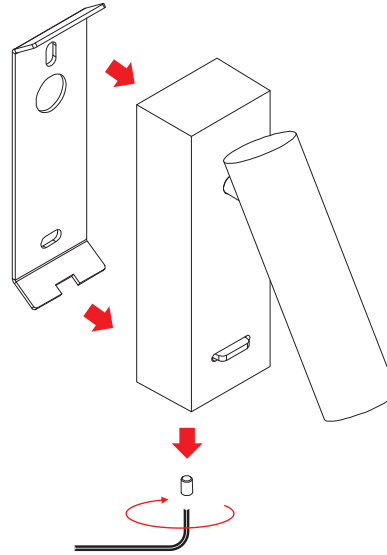

STAY SF Rectangular

Installation Manual

STAY Surface Rectangular 2W
230V Non Dimmable

Attention
Before any maintenance
switch off the main power.

1

2

3

4