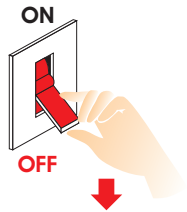

STAY SF Rectangular

Installation Manual

STAY Surface Rectangular 2W
230V Non Dimmable

Attention
Before any maintenance
switch off the main power.

1

2

3

4