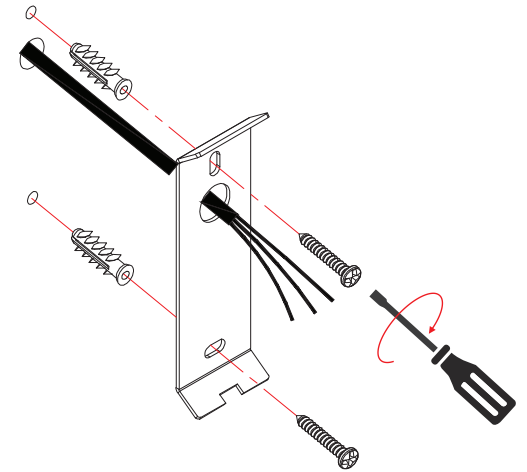

STAY SF Rectangular

Installation Manual

STAY Surface Rectangular 2W
230V Non Dimmable

Attention
Before any maintenance
switch off the main power.

1

2

3

4